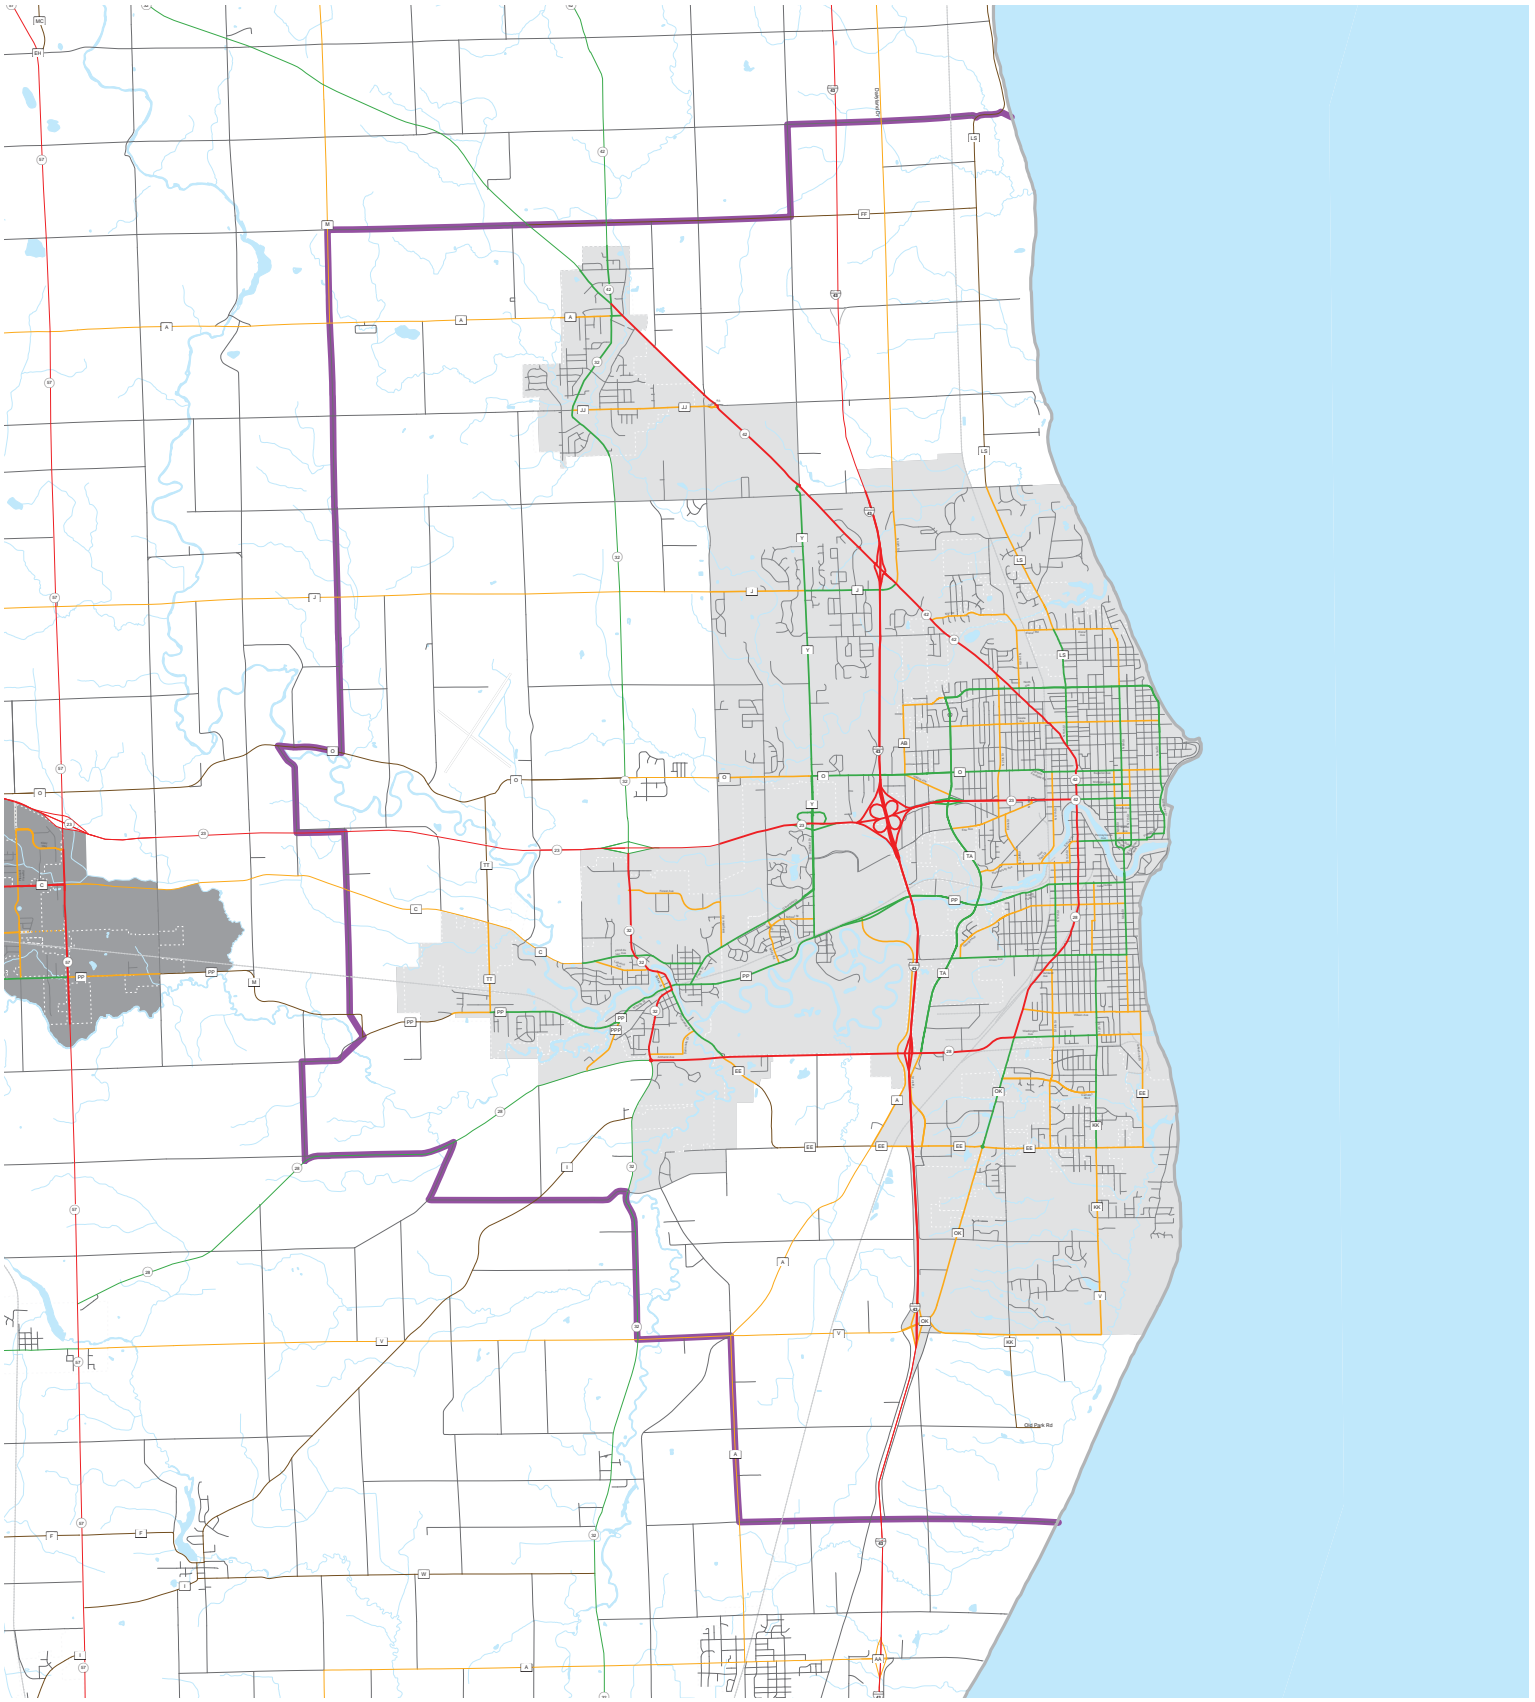

SHEBOYGAN MPA BOUNDARY

SHEBOYGAN

PLANNING BOUNDARY APPROVAL

[Signatures]

MPA Boundary

Legend

Existing	Planned*	Other
Principal Arterial	Principal Arterial	Railroads
Minor Arterial	Minor Arterial	Lakes, Rivers, Streams
Collector	Collector	City and Village Boundary
Local	Local	Urbanized Area
		Other surrounding urbanized areas
		Rural Area
		County Boundary

In rural areas, routes are shown coming into the urbanized areas in corresponding functional colors.

* NOTE: All planned route locations are approximations only.